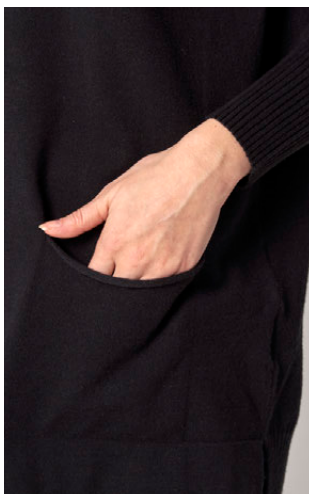

33/1119

33,00$ USD

XS-XL

50%VISCOSE
25%POLYESTER
22%POLYAMIDE
3%CASHEMER

START SHIP 15-08
CANCEL 30-09