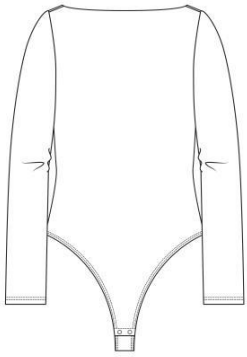

Style: 75TD031S
 Delivery: 06/30/2023
 Price: \$26.00
 Sizes: XS(1) S(3) M(2) L(1) XL(1)
 Colors: BURGUNDY, NIGHT SKY, BLACK

RIYAN HIGH CREW SIDE SHIRRED SHORT SLEEVE DRESS

Style: 75TD039S
 Delivery: 06/30/2023
 Price: \$28.00
 Sizes: XS(1) S(3) M(2) L(1) XL(1)
 Colors: COAL, NOMAD, DARK BROWN, BLACK

TIARA CAP SLEEVE DRESS WITH SCOOP BACK

Style: 75TD169S
 Delivery: 06/30/2023
 Price: \$24.00
 Sizes: XS(1) S(3) M(2) L(1) XL(1)
 Colors: BLACK

ROXI HIGH CREW NECK LONG SLEEVE TEE

Style: 75TJG000S1
 Delivery: 08/31/2023
 Price: \$20.00
 Sizes: XS(1) S(3) M(2) L(1) XL(1)
 Colors: PINE, WHITE, BLACK

STACY SQUARE NECK HIGH BACK LONG SLEEVE TEE

Style: 75TJG010S1
 Delivery: 08/31/2023
 Price: \$20.00
 Sizes: XS(1) S(3) M(2) L(1) XL(1)
 Colors: CHAMPAGNE, COSMIC BLUE, WHITE, BLACK

BRIDA LOW BACK SCOOP BODYSUIT