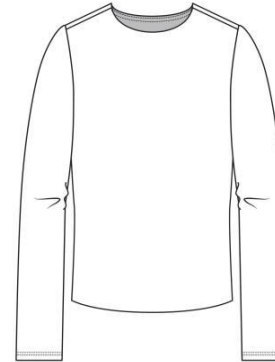

STACY SQUARE NECK HIGH BACK LONG SLEEVE MINI DRESS

Style: 75TD012S
 Delivery: 06/30/2023
 Price: \$30.00
 Sizes: XS(1) S(3) M(2) L(1) XL(1)
 Colors: ENGINE RED, DK BREEN, BLACK

MIKA SLEEVELESS MOCK NECK DRESS

Style: 75TD031S
 Delivery: 06/30/2023
 Price: \$26.00
 Sizes: XS(1) S(3) M(2) L(1) XL(1)
 Colors: BURGUNDY, NIGHT SKY, BLACK

RIYAN HIGH CREW SIDE SHIRRED SHORT SLEEVE DRESS

Style: 75TD039S
 Delivery: 06/30/2023
 Price: \$28.00
 Sizes: XS(1) S(3) M(2) L(1) XL(1)
 Colors: COAL, NOMAD, DARK BROWN, BLACK

TIARA CAP SLEEVE DRESS WITH SCOOP BACK

Style: 75TD169S
 Delivery: 06/30/2023
 Price: \$24.00
 Sizes: XS(1) S(3) M(2) L(1) XL(1)
 Colors: BLACK

ROXI HIGH CREW NECK LONG SLEEVE TEE

Style: 75TJG000S1
 Delivery: 08/31/2023
 Price: \$20.00
 Sizes: XS(1) S(3) M(2) L(1) XL(1)
 Colors: PINE, WHITE, BLACK