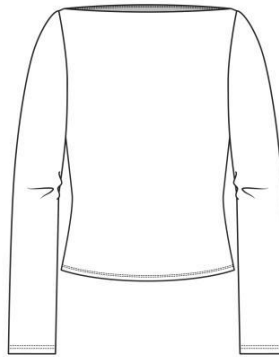

BOA L/S BOAT NECKLINE TOP

Style: 75TJG184S1
Delivery: 08/31/2023
Price: $20.00
Sizes: XS(1) S(3) M(2) L(1) XL(1)
Colors: CHAMPAGNE, BARBIE PINK, WHITE, BLACK