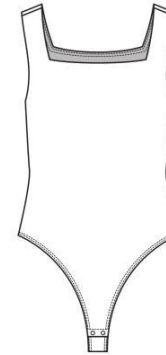

STACY SQUARE NECKLINE BODYSUIT

Style: 54TJG273S
Delivery: 06/30/2023
Price: $15.00
Sizes: XS(1) S(3) M(2) L(1) XL(1)
Colors: WHITE, BLACK