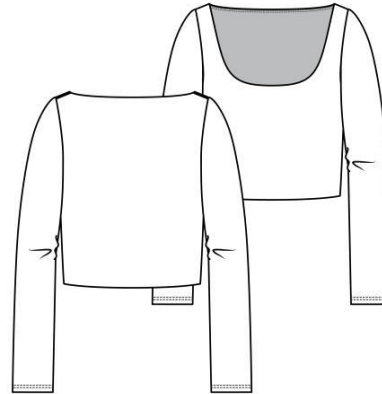

BRIDA L/S SCOOP BACK NECK TOP

Style: 75T263S
Delivery: 08/31/2023
Price: $20.00
Sizes: XS(1) S(3) M(2) L(1) XL(1)
Colors: PINE, WHITE, BLACK, DEEP BURGUNDY