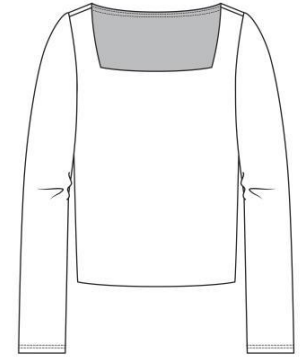

Style: 75TD031S
 Delivery: 06/30/2023
 Price: \$26.00
 Sizes: XS(1) S(3) M(2) L(1) XL(1)
 Colors: BURGUNDY, NIGHT SKY, BLACK

RIYAN HIGH CREW SIDE SHIRRED SHORT SLEEVE DRESS

Style: 75TD039S
 Delivery: 06/30/2023
 Price: \$28.00
 Sizes: XS(1) S(3) M(2) L(1) XL(1)
 Colors: COAL, NOMAD, DARK BROWN, BLACK

TIARA CAP SLEEVE DRESS WITH SCOOP BACK

Style: 75TD169S
 Delivery: 06/30/2023
 Price: \$24.00
 Sizes: XS(1) S(3) M(2) L(1) XL(1)
 Colors: BLACK

ROXI HIGH CREW NECK LONG SLEEVE TEE

Style: 75TJG000S1
 Delivery: 08/31/2023
 Price: \$20.00
 Sizes: XS(1) S(3) M(2) L(1) XL(1)
 Colors: PINE, WHITE, BLACK