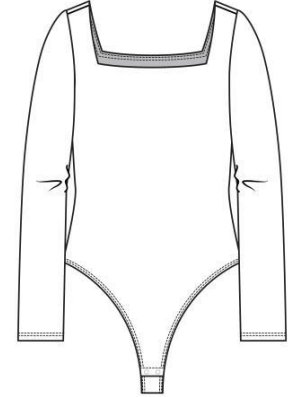

BOA LS BOAT NECKLINE TOP

Style: 75T184S
Delivery: 07/31/2023
Price: \$20.00
Sizes: XS(1) S(3) M(2) L(1) XL(1)
Colors: BLACK, EGGSHELL

WISTERIA DEEP V-NECK SHIRRED FITTED TOP

Style: 75T205S
 Delivery: 08/31/2023
 Price: \$24.00
 Sizes: XS(1) S(3) M(2) L(1) XL(1)
 Colors: BLACK

ROSSIE L/S HIGH CREW NECK BODYSUIT

Style: 75T239S
 Delivery: 09/30/2023
 Price: \$20.00
 Sizes: XS(1) S(3) M(2) L(1) XL(1)
 Colors: BLACK

ROSSIE S/S CREW NECK TEE

Style: 75T241S
 Delivery: 09/30/2023
 Price: \$16.00
 Sizes: XS(1) S(3) M(2) L(1) XL(1)
 Colors: BLACK

SOFIE SCOOPNECK LONGSLEEVE BODYSUIT

Style: 75T244S
 Delivery: 07/31/2023
 Price: \$22.00
 Sizes: XS(1) S(3) M(2) L(1) XL(1)
 Colors: WHITE, BLACK

STACY L/S SQUARE NECK BODYSUIT

Style: 75T252S
 Delivery: 09/30/2023
 Price: \$24.00
 Sizes: XS(1) S(3) M(2) L(1) XL(1)
 Colors: 28A7 SILVER BLACK