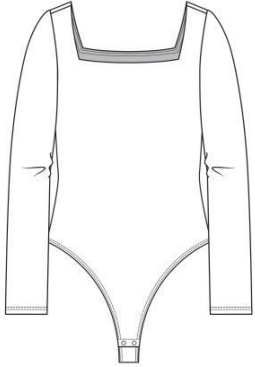

PERLA TANK ROMPER

Style: 54T298S
Delivery: 06/30/2023
Price: \$30.00
Sizes: XS(1) S(3) M(2) L(1) XL(1)
Colors: BLACK

ROXANNA CREW NECK BODYSUIT

Style: 54TJ003S10
Delivery: 08/31/2023
Price: \$15.00
Sizes: XS(1) S(3) M(2) L(1) XL(1)
Colors: CHAMPAGNE, COAL, PINE, DEEP BURGUNDY

STACY SQUARE NECK BODYSUIT

Style: 54TJG134S4
Delivery: 06/30/2023
Price: \$20.00
Sizes: XS(1) S(3) M(2) L(1) XL(1)
Colors: BARBIE PINK, WHITE, BLACK

STACY SQUARE NECK BODYSUIT

Style: 54TJG134S5
Delivery: 06/30/2023
Price: \$20.00
Sizes: XS(1) S(3) M(2) L(1) XL(1)
Colors: ENGINE RED, COAL, BRIGHT BLUE