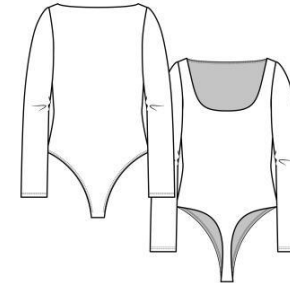

SOFIE SCOOPNECK LONGSLEEVE BODYSUIT

Style: 75T244S
 Delivery: 07/31/2023
 Price: \$22.00
 Sizes: XS(1) S(3) M(2) L(1) XL(1)
 Colors: WHITE, BLACK

STACY L/S SQUARE NECK BODYSUIT

Style: 75T252S
 Delivery: 09/30/2023
 Price: \$24.00
 Sizes: XS(1) S(3) M(2) L(1) XL(1)
 Colors: 28A7 SILVER BLACK

MIKA SLEEVELESS MOCK NECK BODYSUIT

Style: 75T256S
 Delivery: 09/30/2023
 Price: \$16.00
 Sizes: XS(1) S(3) M(2) L(1) XL(1)
 Colors: BLACK

MARIANA TANK TOP

Style: 75T262S
 Delivery: 09/30/2023
 Price: \$14.00
 Sizes: XS(1) S(3) M(2) L(1) XL(1)
 Colors: 28A7 SILVER BLACK

BRIDA L/S SCOOP BACK NECK TOP

Style: 75T263S
 Delivery: 08/31/2023
 Price: \$20.00
 Sizes: XS(1) S(3) M(2) L(1) XL(1)
 Colors: PINE, WHITE, BLACK, DEEP BURGUNDY

BRIDA L/S BACK SCOOP NECK BODYSUIT

Style: 75T265S
 Delivery: 09/30/2023
 Price: \$24.00
 Sizes: XS(1) S(3) M(2) L(1) XL(1)
 Colors: 28A7 SILVER BLACK