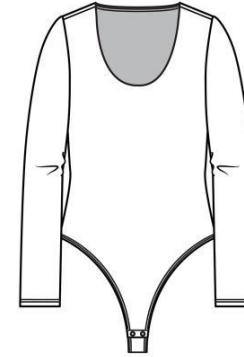

SOFIE SCOOPNECK LONGSLEEVE BODYSUIT

Style: 75T244S
Delivery: 07/31/2023
Price: $22.00
Sizes: XS(1) S(3) M(2) L(1) XL(1)
Colors: WHITE, BLACK