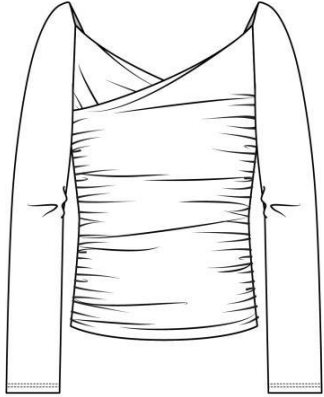

MARIANA U NECK BODYSUIT

Style: 75T178S
Delivery: 06/30/2023
Price: \$24.00
Sizes: XS(1) S(3) M(2) L(1) XL(1)
Colors: WHITE, BLACK

BOA LS BOAT NECKLINE BODYSUIT

Style: 75T183S
Delivery: 07/31/2023
Price: \$22.00
Sizes: XS(1) S(3) M(2) L(1) XL(1)
Colors: EGGSHELL, BLACK

BOA LS BOAT NECKLINE TOP

Style: 75T184S
Delivery: 07/31/2023
Price: \$20.00
Sizes: XS(1) S(3) M(2) L(1) XL(1)
Colors: BLACK, EGGSHELL

WISTERIA DEEP V-NECK SHIRRED FITTED TOP

Style: 75T205S
 Delivery: 08/31/2023
 Price: \$24.00
 Sizes: XS(1) S(3) M(2) L(1) XL(1)
 Colors: BLACK