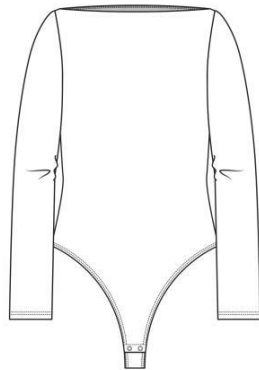

BOA LS BOAT NECKLINE BODYSUIT

Style: 75TJG183S1
Delivery: 08/31/2023
Price: $22.00
Sizes: XS(1) S(3) M(2) L(1) XL(1)
Colors: ENGINE RED, NOMAD, WHITE, BLACK