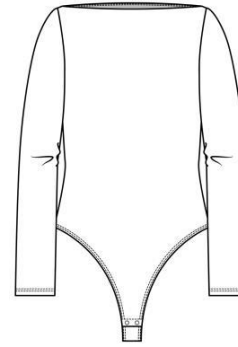

TIARA ROUNDED SQUARE CAP SLEEVE BODYSUIT

Style: 75T168S
Delivery: 06/30/2023
Price: \$18.00
Sizes: XS(1) S(3) M(2) L(1) XL(1)
Colors: BRIGHT BLUE, NOMAD, WHITE, BLACK

STACY SQUARE NECK BODYSUIT

Style: 75T177S
Delivery: 06/30/2023
Price: \$24.00
Sizes: XS(1) S(3) M(2) L(1) XL(1)
Colors: WHITE, BLACK

MARIANA U NECK BODYSUIT

Style: 75T178S
Delivery: 06/30/2023
Price: \$24.00
Sizes: XS(1) S(3) M(2) L(1) XL(1)
Colors: WHITE, BLACK

BOA LS BOAT NECKLINE BODYSUIT

Style: 75T183S
Delivery: 07/31/2023
Price: \$22.00
Sizes: XS(1) S(3) M(2) L(1) XL(1)
Colors: EGGSHELL, BLACK