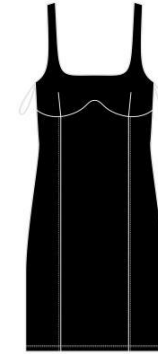

BELLATRIX LACE BODYSUIT

Style: 55TD205S
Delivery: 01/01/2024
Price: \$15.00
Sizes: XS/S(3) M/L(3)
Colors: FONDANT PINK, SANDSHELL, WHITE, BLACK

BELLATRIX LACE LONG DRESS

Style: 55TD207S
Delivery: 01/01/2024
Price: \$22.00
Sizes: XS/S(3) M/L(3)
Colors: BLACK

MARIONET SEAM DETAIL DRESS

Style: 55TD244S
Delivery: 03/01/2024
Price: \$26.00
Sizes: XS(1) S(2) M(2) L(1)
Colors: BLACK

MARIONET SEAM DETAIL DRESS

Style: 55TD244SX
Delivery: 03/01/2024
Price: \$26.00
Sizes: S(2) M(2) L(2) XL(2)
Colors: BLACK