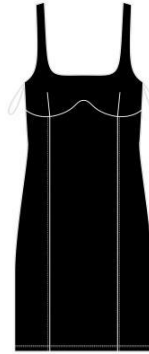

MARIONET SEAM DETAIL DRESS

Style: 55TD244S
Delivery: 03/01/2024
Price: $26.00
Sizes: XS(1) S(2) M(2) L(1)
Colors: BLACK