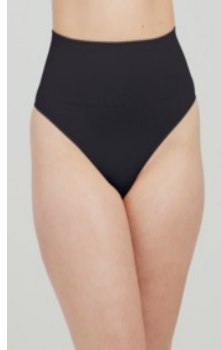

ECOCARE SEAMLESS SHAPING

ECOCARE SEAMLESS SHAPING BOYSHORT

Style #: 40049R
Season: fall 2022
Wholesale: $12.00
M.S.R.P.: $24.00
Sizes: XS - 3X
Color: very black

ECOCARE SEAMLESS SHAPING BRIEF

Style #: 40047R
Season: fall 2022
Wholesale: $12.00
M.S.R.P.: $24.00
Sizes: XS - 3X
Color: very black

ECOCARE SEAMLESS SHAPING THONG

Style #: 40048R
Season: fall 2022
Wholesale: $12.00
M.S.R.P.: $24.00
Sizes: XS - 3X
Color: very black