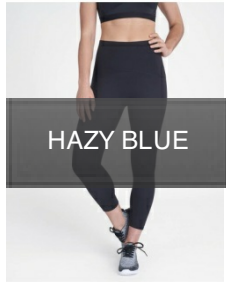

BOOTY BOOST + EOCOCARE SEAMLESS

**BOOTY BOOST®
ACTIVE 7/8 LEGGINGS**

Style #: 50186R
Season: fall 2022
Wholesale: $49.00
M.S.R.P.: $98.00
Sizes: XS - XL
Color: dark palm

**BOOTY BOOST®
ACTIVE 7/8 LEGGINGS**

Style #: 50186R
Season: spring 2023
Wholesale: $49.00
M.S.R.P.: $98.00
Sizes: XS - XL
Color: hazy blue

**EOCOCARE SEAMLESS
LEGGINGS**

Style #: 20344R
Season: carryovers
Wholesale: $34.00
M.S.R.P.: $68.00
Sizes: XS - 3X
Color: very black